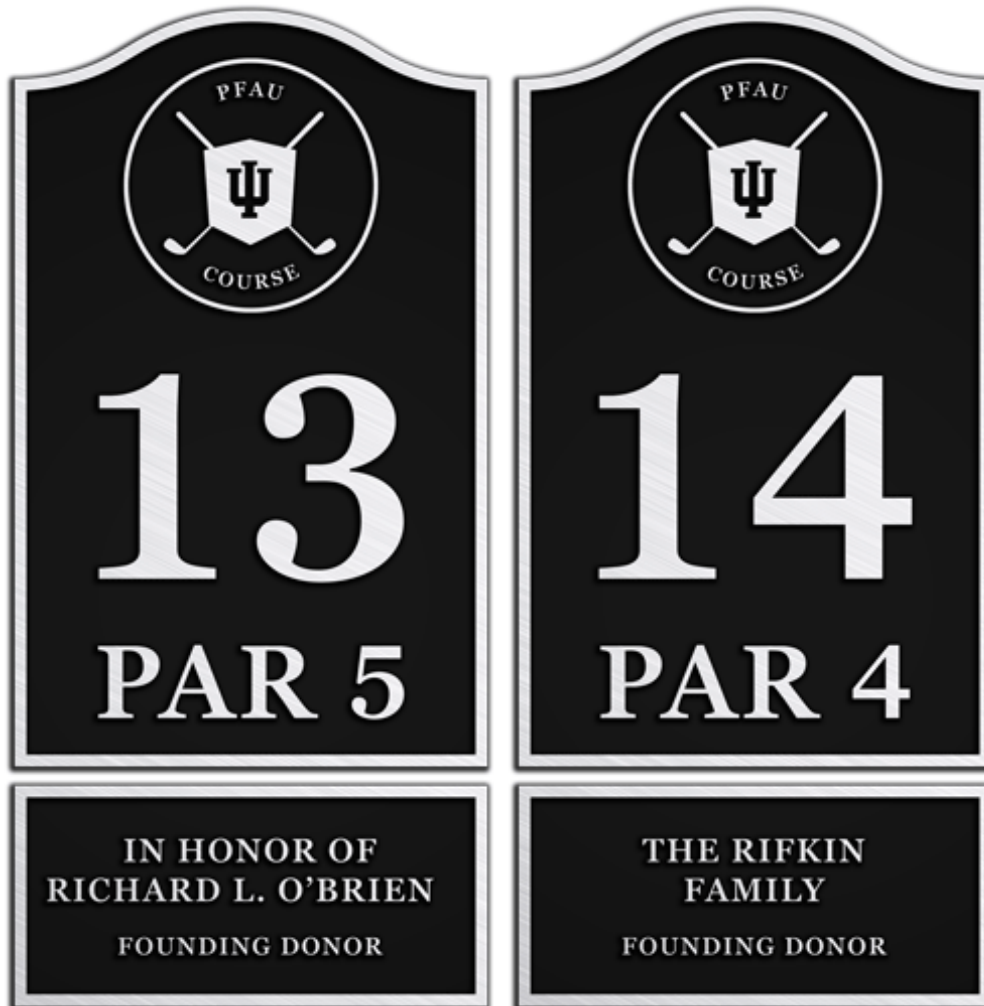


Plaque 1-V5 & 2-V5
Aluminum Plaques
(15"w x 24"h) and (15"w x 7"h)
Smooth Light Texture

Plaque 3-V5 & 4-V5
Aluminum Plaques
(15"w x 24"h) and (15"w x 7"h)
Smooth Light Texture

Plaque 5-V5 & 6-V5
Aluminum Plaques
(15"w x 24"h) and (15"w x 7"h)
Smooth Light Texture

Plaque 7-V5 & 8-V5
Aluminum Plaques
(15"w x 24"h) and (15"w x 7"h)
Smooth Light Texture

Plaque 9-V5 & 10-V5
Aluminum Plaques
(15"w x 24"h) and (15"w x 7"h)
Smooth Light Texture

Plaque 11-V5 & 12-V5
Aluminum Plaques
(15"w x 24"h) and (15"w x 7"h)
Smooth Light Texture

Plaque 13-V5 & 14-V5
Aluminum Plaques
(15"w x 24"h) and (15"w x 7"h)
Smooth Light Texture

Plaque 15-V5 & 16-V5
Aluminum Plaques
(15"w x 24"h) and (15"w x 7"h)
Smooth Light Texture

Plaque 17-V5 & 18-V5
Aluminum Plaques
(15"w x 24"h) and (15"w x 7"h)
Smooth Light Texture